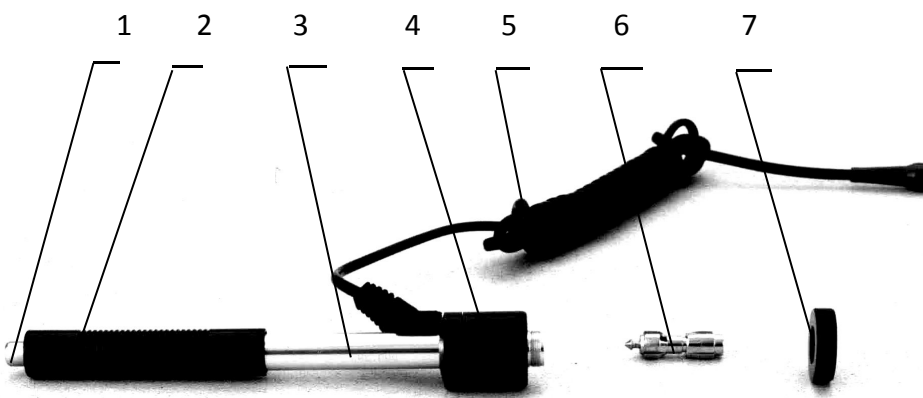

Portable Leeb hardness tester L-4S**Features:**

1. Window menu style, true color display;
2. Easy to operate;
3. Test at any angle, even upside down;
4. Has a starting value calibration function, ensure the data is applicable and accurate in different codes and standards;
5. Seven impact devices are available for special application. Automatically identify the type of impact devices;
6. User calibration function;
7. Battery information indicates the rest capacity of the battery and the charge status;
8. Has the function of automatic alarm. Pre-set tolerance limit, beyond the range has automatic alarm, especially suitable for batch testing;
9. Menu operation, information rich, intuitive, the realization of arbitrary switching material and hardness of system's key type, simple and convenient;
10. Excellent after-sale service system for high quality products-two years warranty and all life maintenance.
11. Narrow space also available to use;

- 12. Support OEM Service;
- 13. High price performance.

Technical Specification:

Measuring Materials	Steel and cast steel, alloy tool steel, stainless steel, gray cast iron, nodular cast iron, cast aluminum alloy, copper zinc alloys (brass), copper and tin alloy, copper (bronze), forged steel
Measuring Range	HLD(170~960), HRC(17.9~69.5), HB(19~683), HV(80~1042), HS(30.6~102.6), HRA(59.1~88), HRB(13.5~101.7)
Indication Error	±6HLD (D impact device)
Measuring Direction	360°
Hardness Scale	HL, HB, HRB, HRC, HRA, HV, HS
Display	320x240 true color TFT screen
Data Memory	Max 600 groups (relative to impact times 1~32 adjustable)
Power	Rechargeable li-battery
Working Temperature	-20°C~55°C
Size	152x76x33mm
Weight	0.3kg