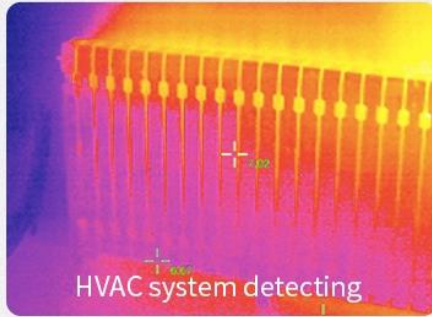

## InfiRay VS Other Famous Brands

▲ T2L

▲ Other Famous Brand

Model	T2L	Other Famous Brand
Thermal Resolution	256×192	160×120
Frame Rate	25Hz	8.7Hz
NETD	≤60mk	70mk
Power Supply	Phone	Battery
Lens	Ge monocrystal	Chalcogenide
Body	Alloy	Plastic mixed

## Application Fields