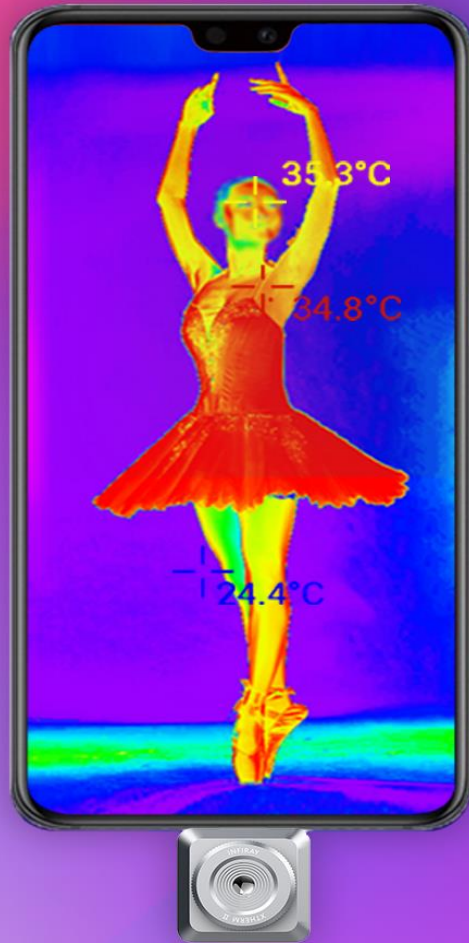

InfiRay®

About Us Products Applications News Support Contact us Online Shop EN

**\$369** InfiRay® New Generation

Phone Thermal Camera **T2L**

- Ultra-clear
- 20-120°C Accurate Measurement
- Alloy Adjustable Lens
- Mini Quarter Dollar Size/18g

# InfiRay® Temperature Measurement Thermal Camera for Smart Phone T2L

Excellent images, Portable device; Compact size; InfiRay® Another Masterpiece

The Highest Cost-Effective One  
Among Similar Products **T2L**