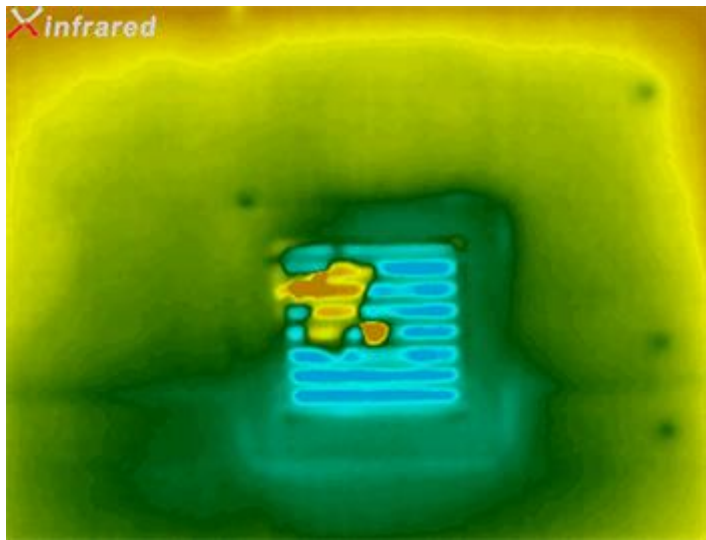

Night Patrol

Water Pipe/Electric Power/HVAC Maintenance

Water Leakage Inspection

•

PCB Detection

•

Camera Detection

•

Size	123×61×35mm
Emissivity	0.1~1
Image Enhancement	Digital detail enhancement
Image Correction	Auto
Color Palette	White hot/Black hot/Multiple pseudo color options
Temperature Statistics	Support Dot/Line/Area Analysis Statistic and Reporting Functions Support Max./Min./Center Temp. Display, with up to nine Points Statistic
IP Grade	IP56
UVC	Support
WIFI	Support