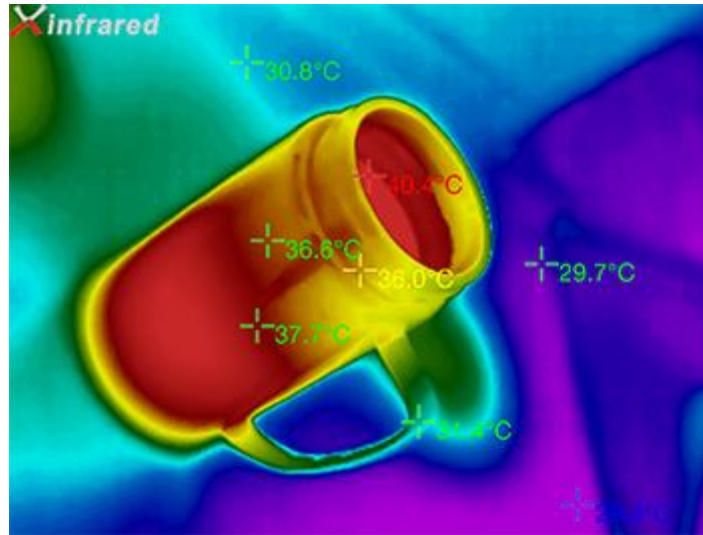

Night Patrol

Water Pipe/Electric Power/HVAC Maintenance

Water Leakage Inspection

•

PCB Detection

•

Camera Detection

•

Animal Observation

Temperature Measurement

Model	Xview
Resolution	256×192
NETD	< 60mk
Spectral Band	8~14μm
Focusing Mode	Fixed
Frame Rate	25Hz
Operating Temperature	-10°C~+50°C
Measuring Range	-20°C~+120°C(Support extended range +400°C)
Measurement Accuracy	±3°C or ±3% of temperature measuring range
Temperature Correction	Manual/Auto
FOV	25.5°×19.2°
Weight	< 200g

Size	123×61×35mm
Emissivity	0.1~1
Image Enhancement	Digital detail enhancement
Image Correction	Auto
Color Palette	White hot/Black hot/Multiple pseudo color options
Temperature Statistics	Support Dot/Line/Area Analysis Statistic and Reporting Functions Support Max./Min./Center Temp. Display, with up to nine Points Statistic
IP Grade	IP56
UVC	Support
WIFI	Support