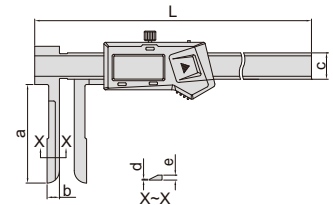

**DATA
OUTPUT**

DIGITAL INSIDE KNIFE-EDGE CALIPERS

- Measure diameter of deep step holes
- Resolution: 0.01mm/0.0005"
- Buttons: on/off, zero, mm/inch
- Automatic power off, move the digital unit to turn on power
- Battery CR2032
- Data output
- Made of stainless steel
- Optional accessory: data output cable (code **7315-**, **7302-**, **7305-** for calipers without built-in wireless)

1123-150A

(mm)

| Code | Range | Accuracy | Wireless | L | a | b | c | d | e |
|--------------------|------------------|----------|-------------------|-----|-----|----|----|-----|-----|
| 1123-150A | 15-150mm/0.6-6" | ±0.05mm | no | 250 | 60 | 12 | 16 | 0.3 | 3.5 |
| 1123-150AWL | | | built-in wireless | | | | | | |
| 1123-200A | 20-200mm/0.8-8" | ±0.06mm | no | 305 | 100 | 17 | 16 | 0.3 | 3.5 |
| 1123-200AWL | | | built-in wireless | | | | | | |
| 1123-300A | 24-300mm/0.9-12" | ±0.06mm | no | 500 | 150 | 22 | 24 | 0.5 | 3.5 |
| 1123-300AWL | | | built-in wireless | | | | | | |