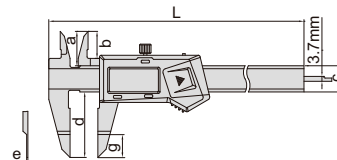

DIGITAL BLADE CALIPERS

DATA
OUTPUT

- The blade jaws fit into small grooves
- Resolution: 0.01mm/0.0005"
- Buttons: on/off, zero, mm/inch
- Automatic power off, move the digital unit to turn on power
- Battery CR2032
- Data output
- Made of stainless steel
- Optional accessory: data output cable (code **7315-**, **7302-**, **7305-** for calipers without built-in wireless)

1188-150A

Code	Range	Accuracy	L	a	b	c	d	e	g	Wireless
1188-150A	0-150mm/0-6"	±0.03mm	235mm	21mm	16.5mm	16mm	40mm	0.85mm	17mm	no
1188-150AWL										built-in wireless
1188-200A	0-200mm/0-8"	±0.03mm	297mm	24mm	20mm	16mm	50mm	0.85mm	17mm	no
1188-200AWL										built-in wireless
1188-300A	0-300mm/0-12"	±0.04mm	390mm	26mm	21.5mm	16mm	60mm	1.00mm	17mm	no
1188-300AWL										built-in wireless