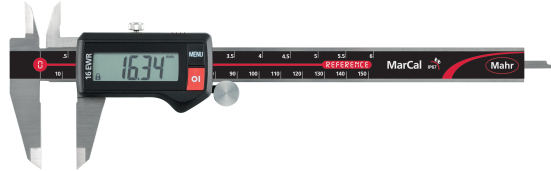

Product information

Digital Caliper MarCal 16 EWR

Product features

- High contrast digit display
- Locking screw above
- Lapped guideway
- Measuring blade for inside measurements
- Slide and beam made of hardened stainless steel
- Step measuring function
- Immediate measurements due to the Reference System
- Raised guideway for the protection of the scale
- Excellent resistance against dust, coolants and lubricants
- Dirt wipers are integrated in the slide

Item no.: **4103071KAL**

Functions

ON/OFF, AUTO-ON / OFF, RESET (set display to zero), mm/inch, LOCK function (key lock), DATA (data transmission via connection cable)

Package contains

battery, instruction manual, case

Data interface

USB, Opto RS-232C, Digimatic

Energy supply

Battery life approx. 3 years

Technical data

Measuring range mm	0 - 300
Measuring range inch	0 - 12"
Resolution mm/inch	0.01 / .0005"
Height of digits	8.5
Error limit (mm)	0.04
Battery type	CR 2032 (3V Lithium)