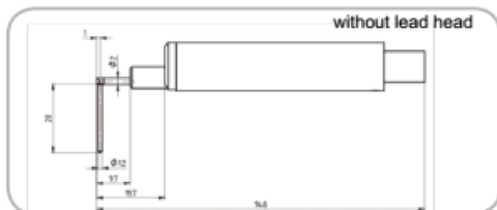

TIME S236 pickup for extra deep groove