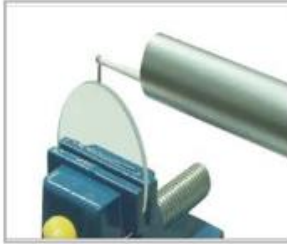

## Pickup for TIME® 323X

TIME S230 standard pickup

TIME S230V pickup (7mm changeable diameter)

TIME S230U pickup (7mm)

TIME S231 pickup for tooth surface (120° probe)

TIME S232 pickup for small hole (ø1.33)

TIME S233 pickup for deep groove (10mm)

TIME S236 pickup for extra deep groove (20mm)

TIME S238 pickup for super deep groove (30mm)