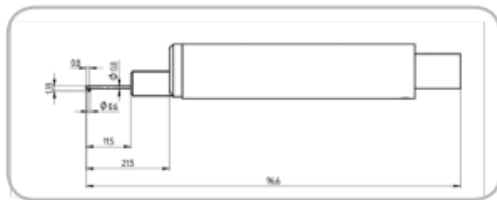

# Pickup for TIME<sup>®</sup> 323X

TIME S230 standard pickup

TIME S230V pickup

TIME S230U pickup

TIME S231 pickup for tooth surface

TIME S232 pickup for small hole

TIME S233 pickup for deep groove

TIME S234 pickup for curved surface