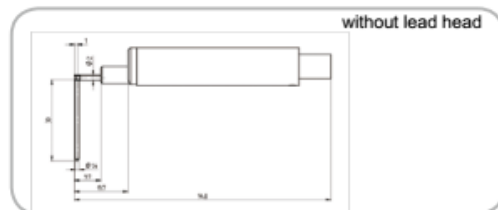

TIME S238 pickup for super deep groove