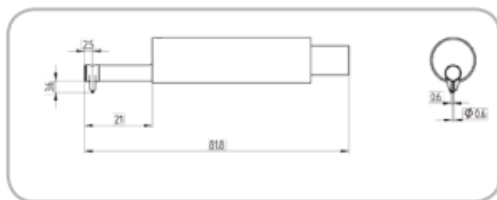

# Pickup for TIME<sup>®</sup> 323X

TIME S230 standard pickup

TIME S230V pickup

TIME S230U pickup

TIME S231 pickup for tooth surface

TIME S232 pickup for small hole

TIME S233 pickup for deep groove

TIME S234 pickup for curved surface