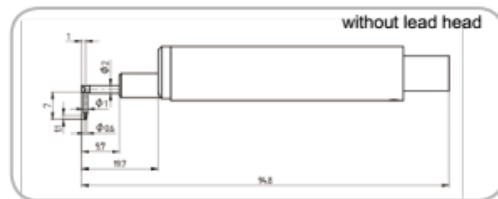

TIME S230V pickup