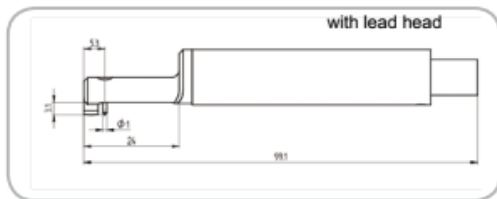

Pickup for TIME® 323X

TIME S230 standard pickup