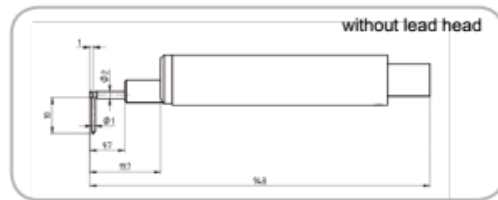

# Pickup for TIME<sup>®</sup> 323X

TIME S230 standard pickup

TIME S230V pickup

TIME S230U pickup

TIME S231 pickup for tooth surface

TIME S232 pickup for small hole

TIME S233 pickup for deep groove

TIME S234 pickup for curved surface