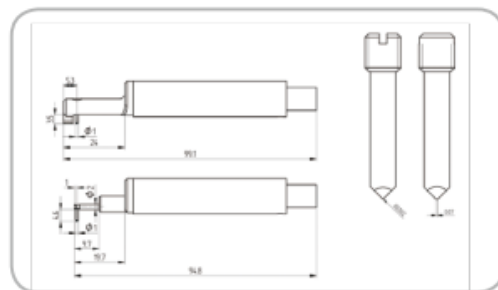

# Pickup for TIME<sup>®</sup> 323X

TIME S230 standard pickup

TIME S230V pickup

TIME S230U pickup

TIME S231 pickup for tooth surface

TIME S232 pickup for small hole

TIME S233 pickup for deep groove

TIME S234 pickup for curved surface