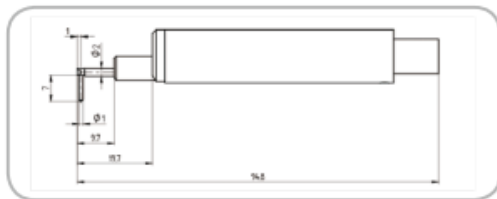

TIME S230U pickup