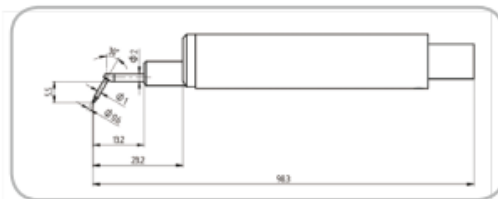

# Pickup for TIME<sup>®</sup> 323X

TIME S230 standard pickup

TIME S230V pickup

TIME S230U pickup

TIME S231 pickup for tooth surface

TIME S232 pickup for small hole

TIME S233 pickup for deep groove

TIME S234 pickup for curved surface