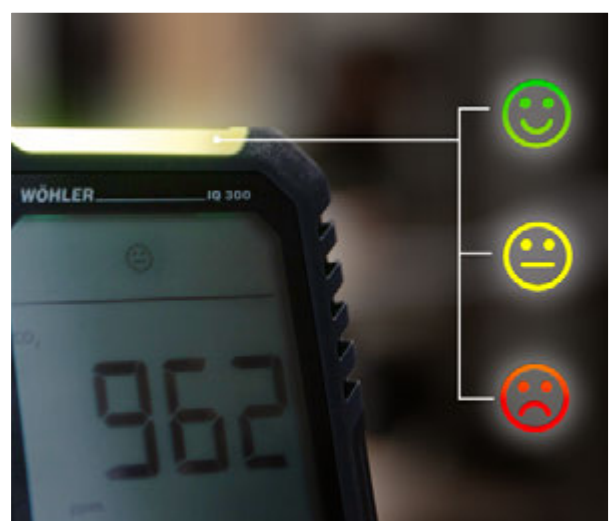

## °C-Measurement

Range:	-0...50 °C
Resolution:	±0,6 °C (0,9 °F)
Accuracy:	0,1 °C

## Rel. air humidity

Range:	0,1...99,9 %
Resolution:	±5 % at 10...90 % r.F and 25 °C, otherwise 7 %
Accuracy:	0,1 % r.F

## Application

Comprehensive assessment of indoor air quality with acoustic and visual traffic light warning function:

- ▶ Class rooms
- ▶ Seminar rooms
- ▶ Waiting rooms
- ▶ Workplaces

## Functionality

- ▶ Display of CO<sub>2</sub> level, air temperature, relative humidity, dew point temperature
- ▶ Trend display on the development of indoor air quality, air temperature, humidity over a selectable time interval
- ▶ Always precise measured values
  - Automatic calibration function every 24 hours (can be switched off)
  - Easy manual calibration possible through keystrokes
  - Manual adjustment of the air pressure possible